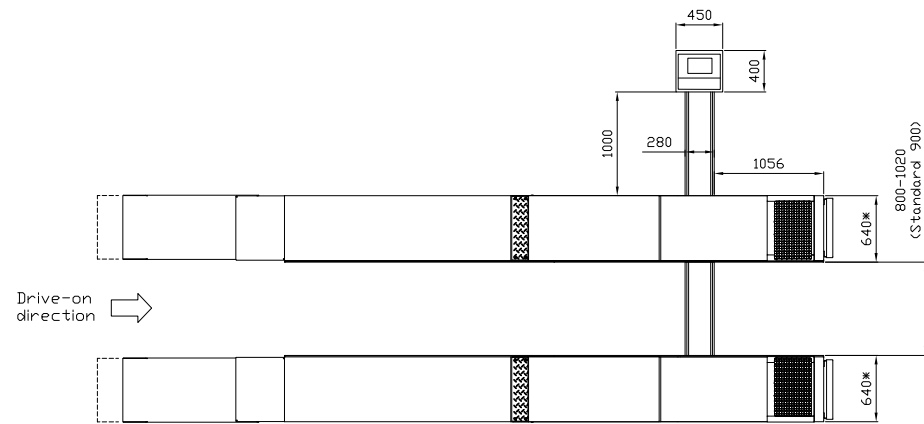

1) Floor ramp  
2) Hang ramp

\*) Guiding rails included.

Date: 230522

Sign. LJE

Scale: 1:50

No. T12430

UPLIFTING COMPANY  
**AUTOP STENHOJ**

MagiX 50-52-C-S-P