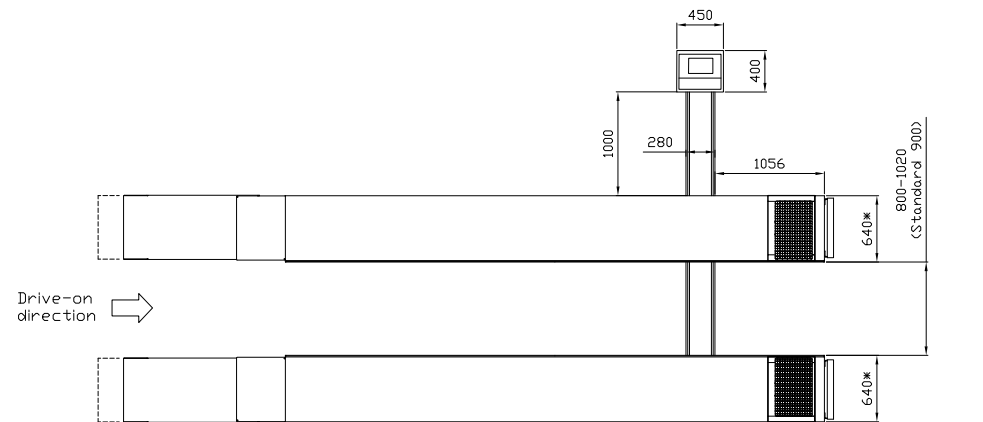

1) Floor ramp  
2) Hang ramp

\*) Guiding rails included.

Date: 230522

Sign. LJE

Scale: 1:50

No. T 1 2 4 3 2

UPLIFTING COMPANY  
**AUTOP STENHOJ**

MagiX 50-52-S-P