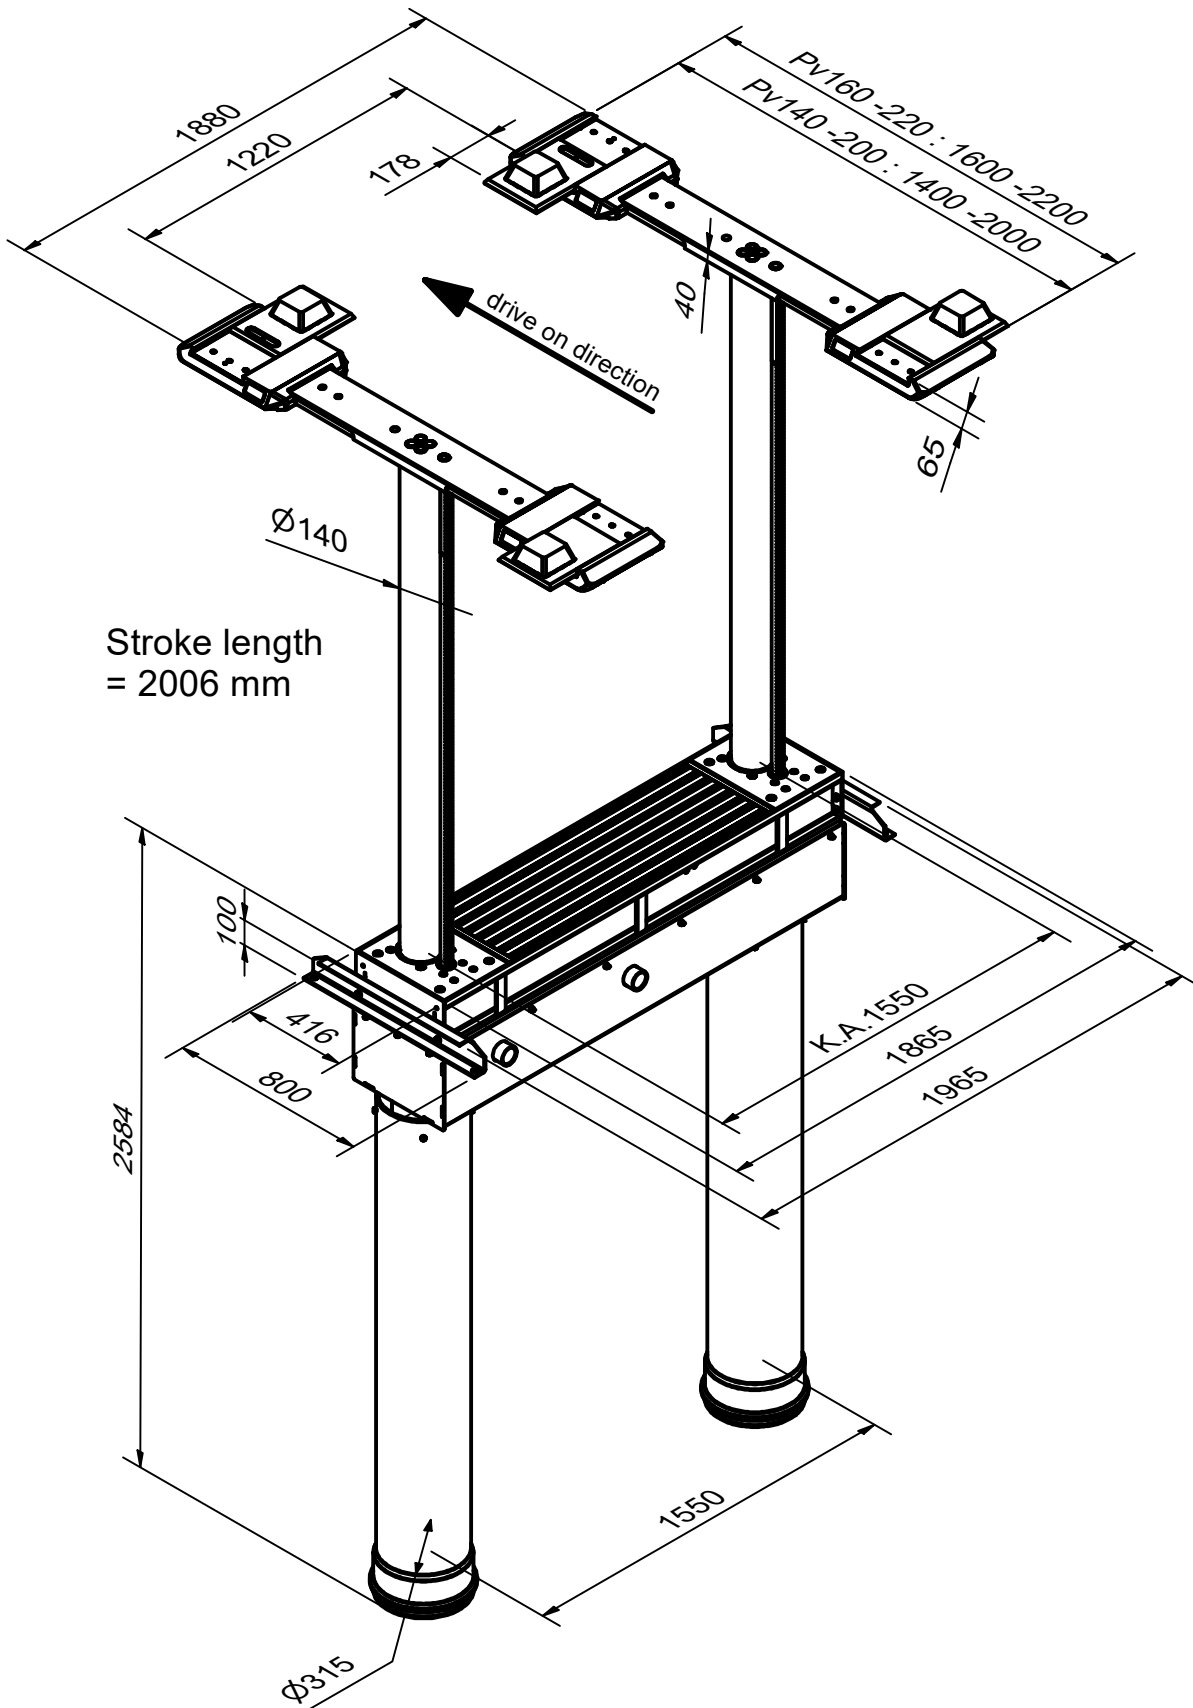

AUTOP STENHOJ

Masterlift 2.35 NxT TR Pv Premium

Dimensional sketch including drive-over heights