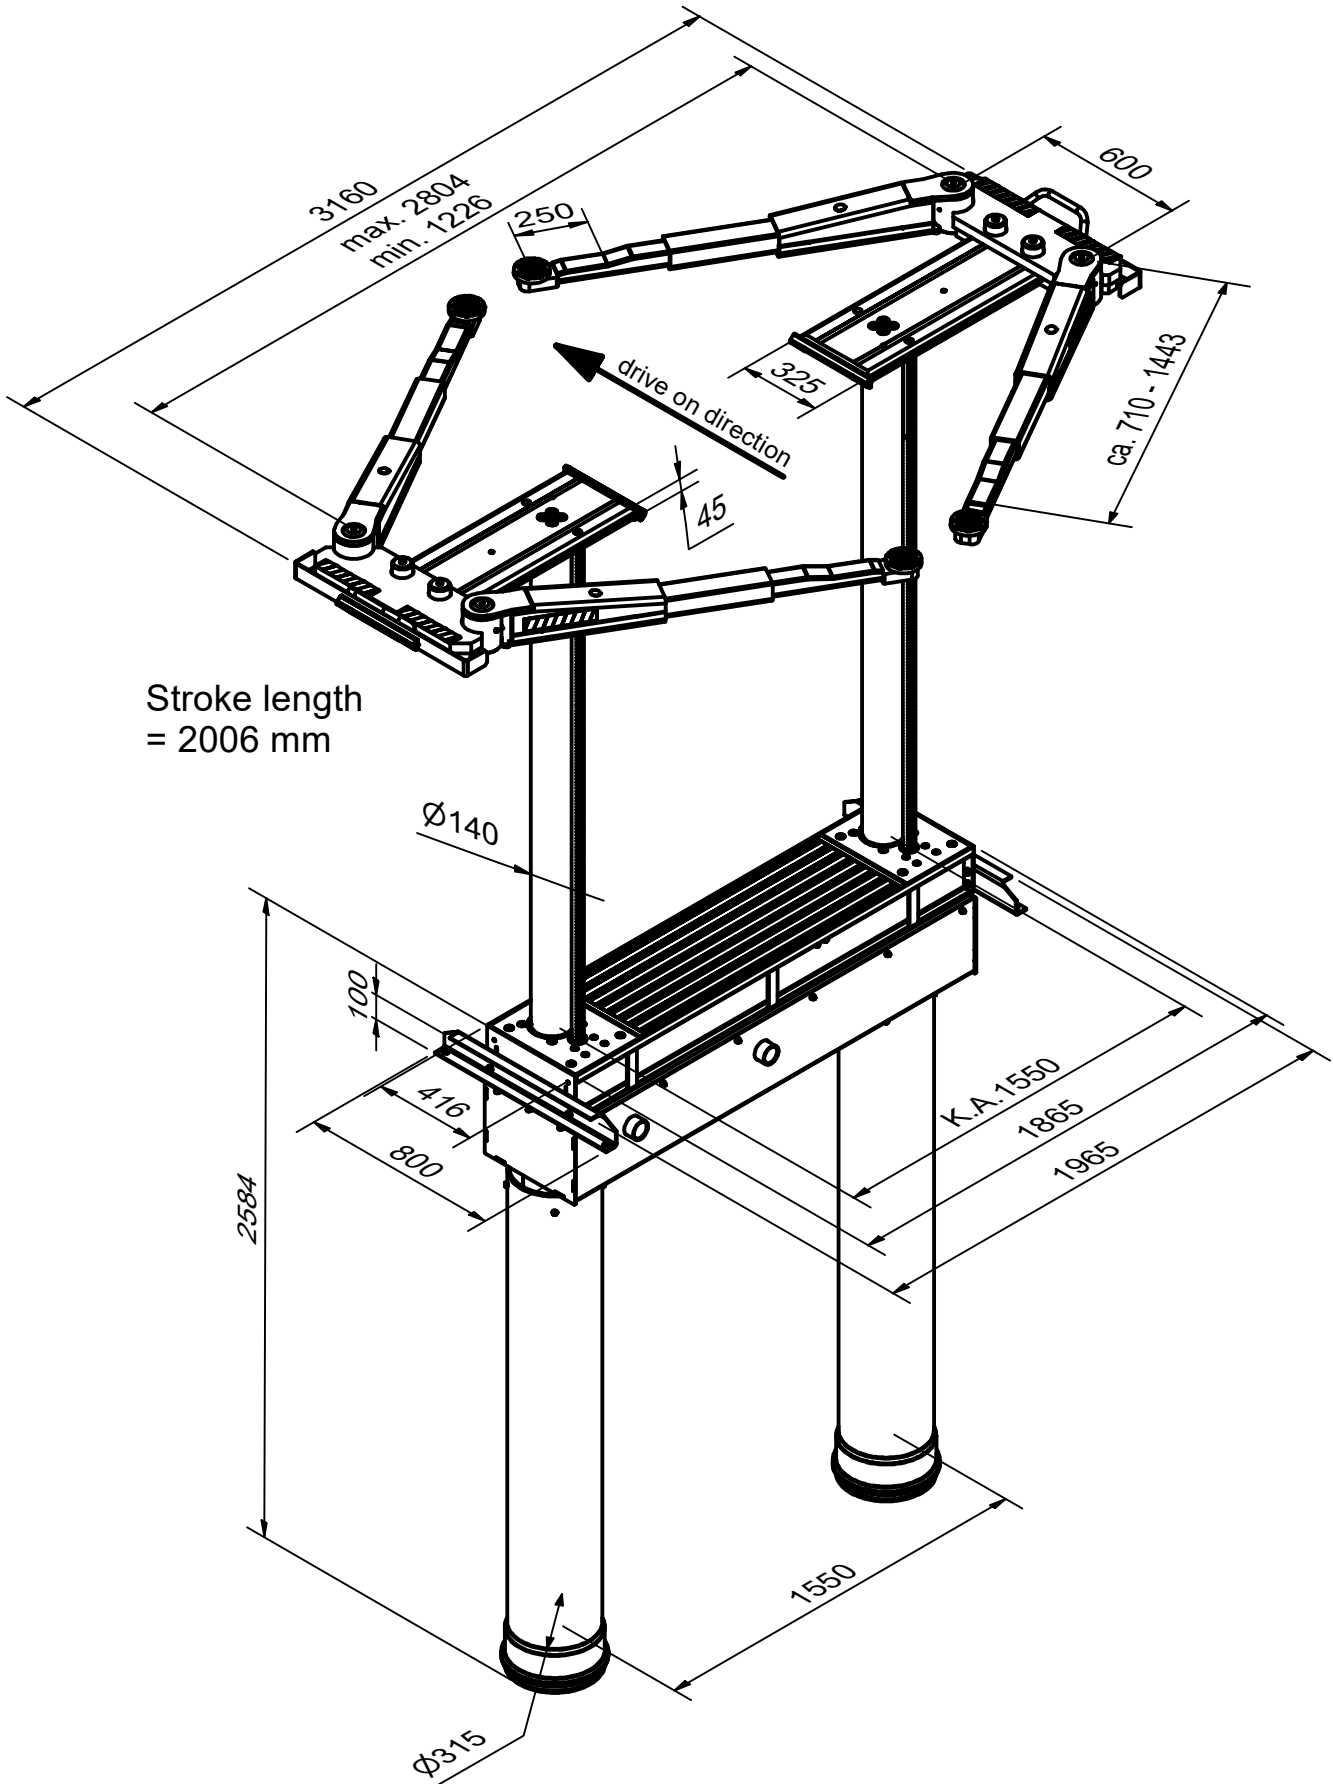

# AUTOP STENHOJ

## Masterlift 2.35 NxT TR Saav Van

Dimensional sketch including drive-over heights