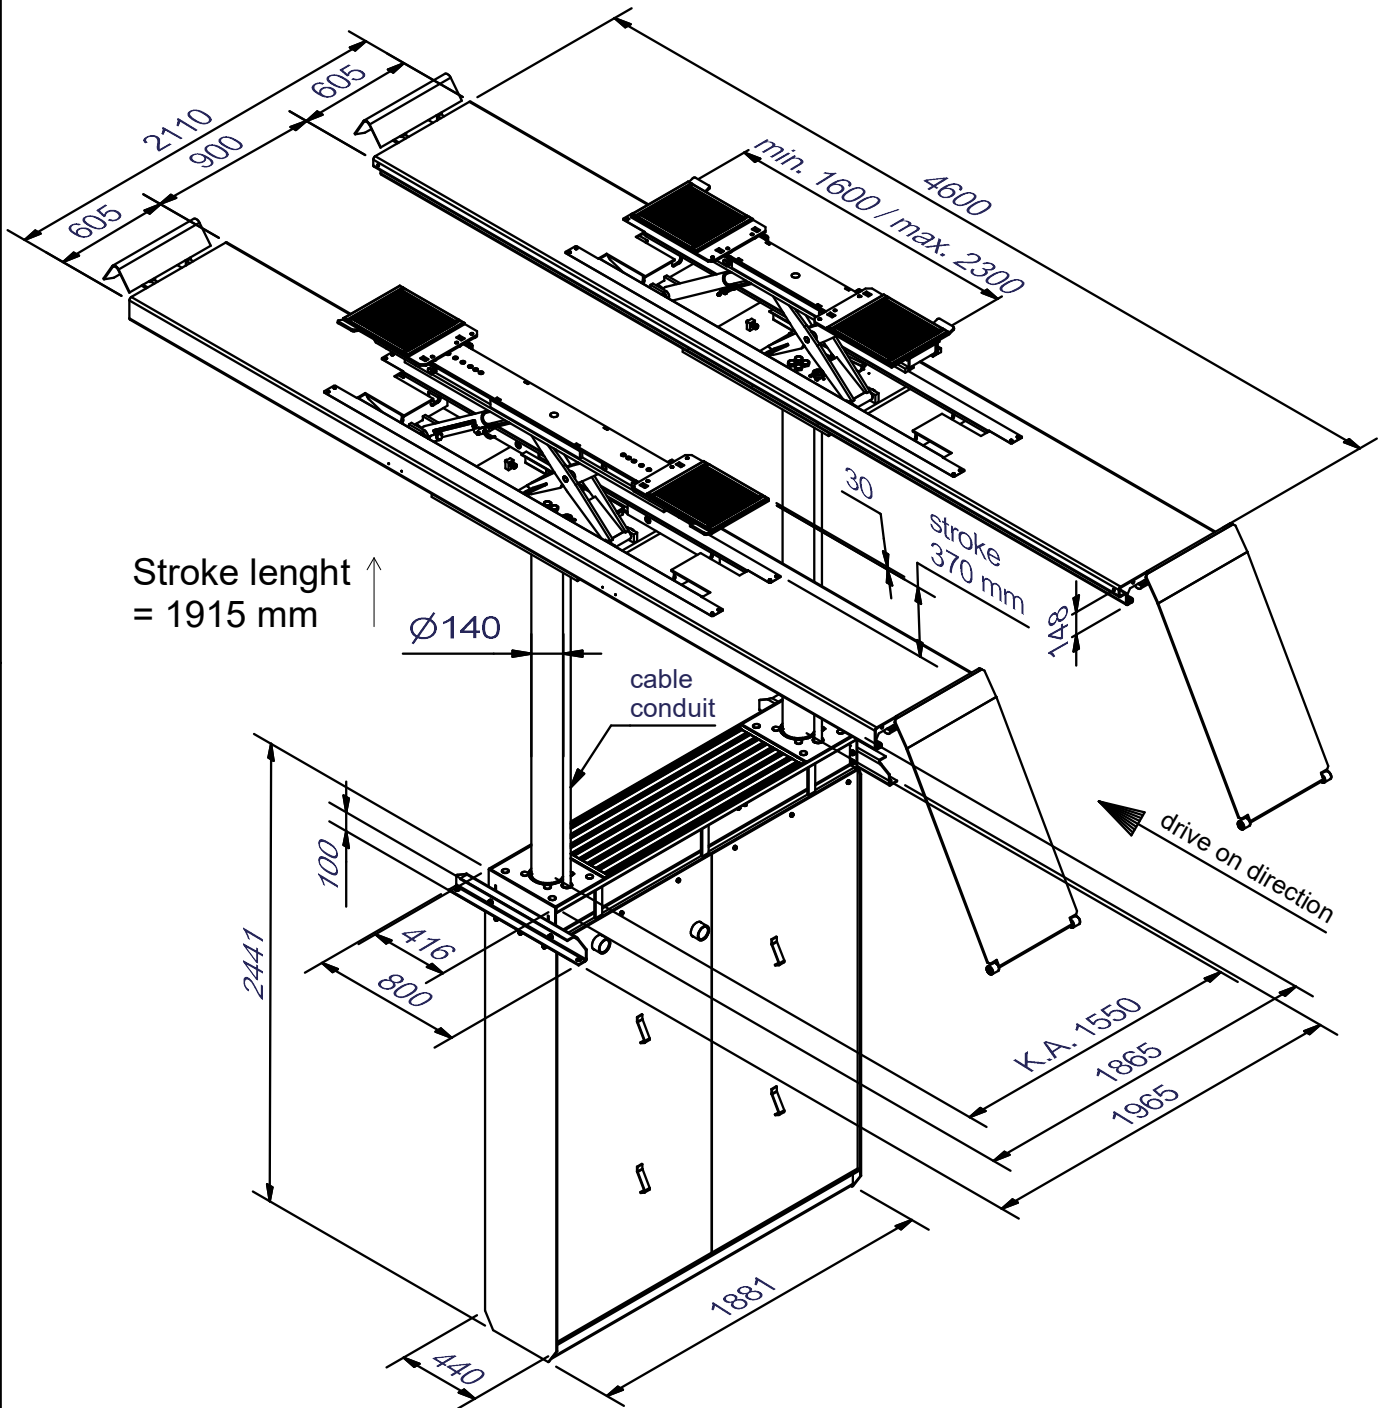

AUTOP STENHOJ

Masterlift 2.40 NxT Fn 460

unilateral drive-on ramps,
unilateral stoppers

Dimensional sketch including drive-over heights