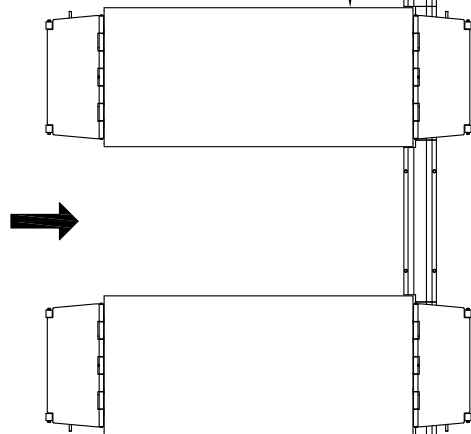

Min 2000 / Max. 3000\*

\*) Standard version.  
Hose extension kit has to be ordered in case of bigger distance

Date: 300517

Sign. LJE

Scale: 1:25

Nr. T12274

UPLIFTING COMPANY  
**AUTOP STENHOJ**

Dimension sketch  
for  
MagiX 30 S  
Rev. date: 191118