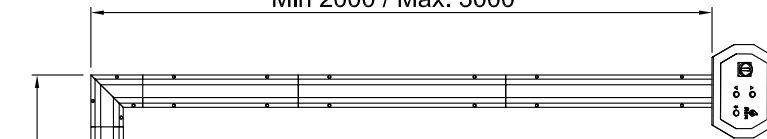

Min 2000 / Max. 3000\*

\*) Standard version.  
Hose extension kit has to be ordered in case of bigger distance

Date: 300517

Sign. LJE

Scale: 1:25

Nr. T12274

UPLIFTING COMPANY  
**AUTOP STENHOJ**

Dimension sketch  
for  
MagiX 30 S  
Rev. date: 191118