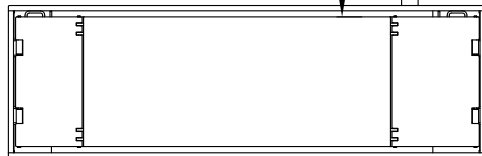

Control unit

Min. 800
Max. 2000

Recommended
drive-on
direction →

Note! Imbedding frame must be ordered separately

Date: 130818

Sign. LJE

Scale: 1:25

No. T 1 2 3 0 8

UPLIFTING COMPANY
AUTOP STENHOJ

Dimension sketch
MagiX 35 DS
(in-ground)
Rev. date: 251018