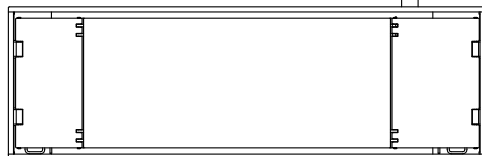

Control unit

Min. 800
Max. 2000

Recommended
drive-on
direction →

Note! Imbedding frame must be ordered separately

Date: 130818

Sign. LJE

Scale: 1:25

No. T 1 2 3 0 8

UPLIFTING COMPANY
AUTOP STENHOJ

Dimension sketch
MagiX 35 DS
(in-ground)
Rev. date: 251018