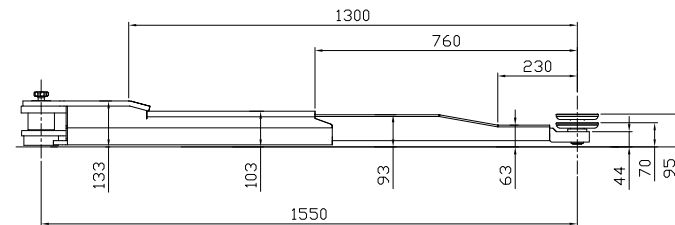

Min. 3990 / max. 4350 (portal 777958)  
 Min. 4690 / max. 5050 (portal 777959)

Short arm

Long arm

Date: 121120

Sign. LJE

Scale: 1:35

No. T12350

UPLIFTING COMPANY