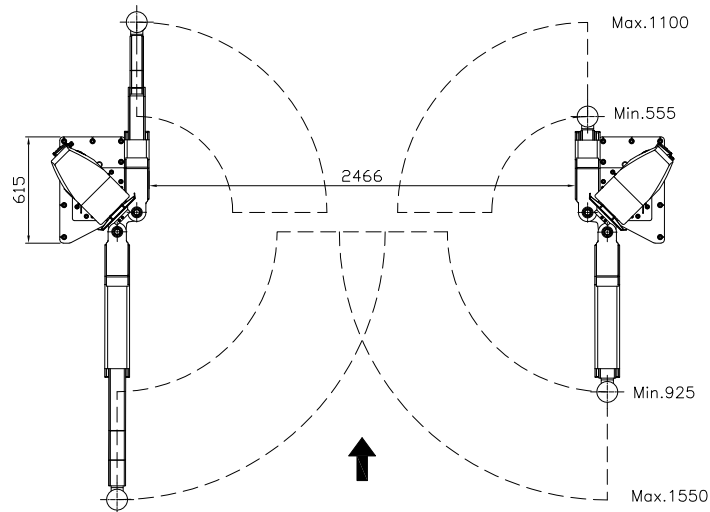

Min. 3990 / max. 4350 (portal 777958)  
 Min. 4690 / max. 5050 (portal 777959)

Short arm

Long arm

Date: 121120

Sign. LJE

Scale: 1:35

No. T12350

UPLIFTING COMPANY