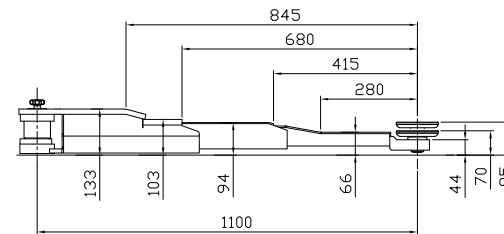

Min. 3990 / max. 4350 (portal 777958)  
 Min. 4690 / max. 5050 (portal 777959)

Short arm

Long arm

Date: 121120

Sign. LJE

Scale: 1:35

No. T12350

UPLIFTING COMPANY