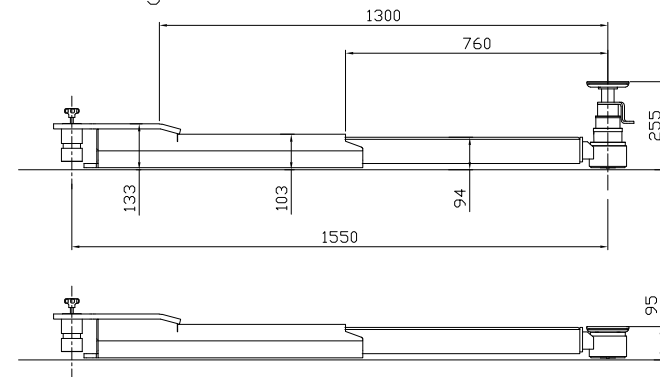

Min. 3990 / max. 4350 (portal 777958)
 Min. 4690 / max. 5050 (portal 777959)

Short arm

Long arm

Date: 290121

Sign. LJE

Scale: 1:35

No. T12354

UPLIFTING COMPANY
AUTOPSTENHOJ

Maestro 2.35 CF-08
 Premium (P)
 ST/DT
 Rev. date: 270521