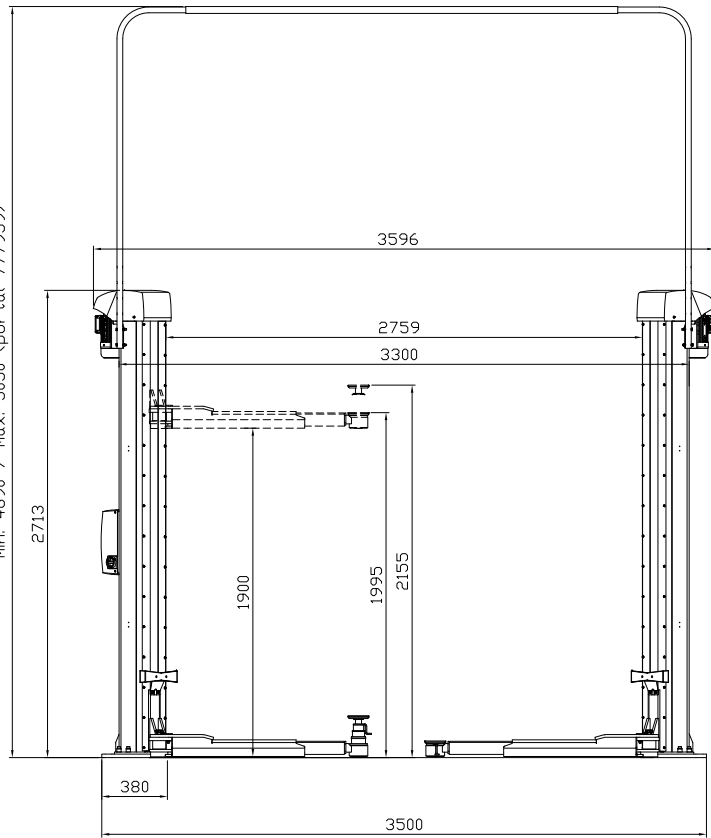

Min. 3990 / max. 4350 (portal 777958)
 Min. 4690 / max. 5050 (portal 777959)

Short arm

Long arm

Date: 290121

Sign. LJE

Scale: 1:35

No. T12354

UPLIFTING COMPANY
AUTOPSTENHOJ

Maestro 2.35 CF-08
 Premium (P)
 ST/DT
 Rev. date: 270521