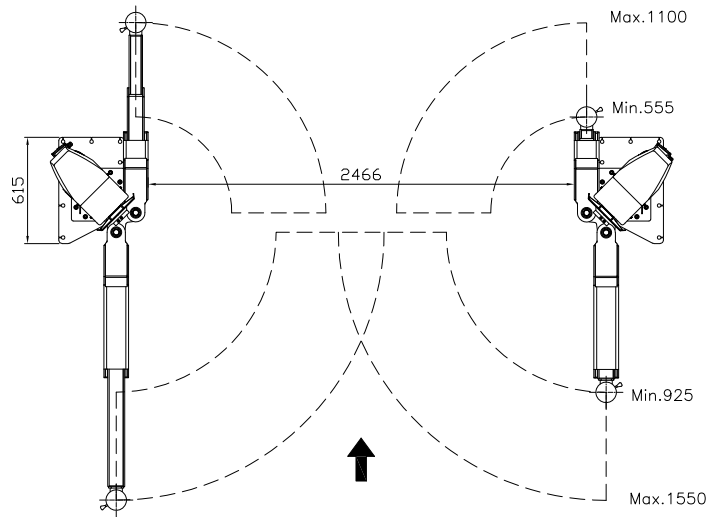

Min. 3990 / max. 4350 (portal 777958)
 Min. 4690 / max. 5050 (portal 777959)

Short arm

Long arm

Date: 290121

Sign. LJE

Scale: 1:35

No. T12354

UPLIFTING COMPANY
AUTOPSTENHOJ

Maestro 2.35 CF-08
 Premium (P)
 ST/DT
 Rev. date: 270521