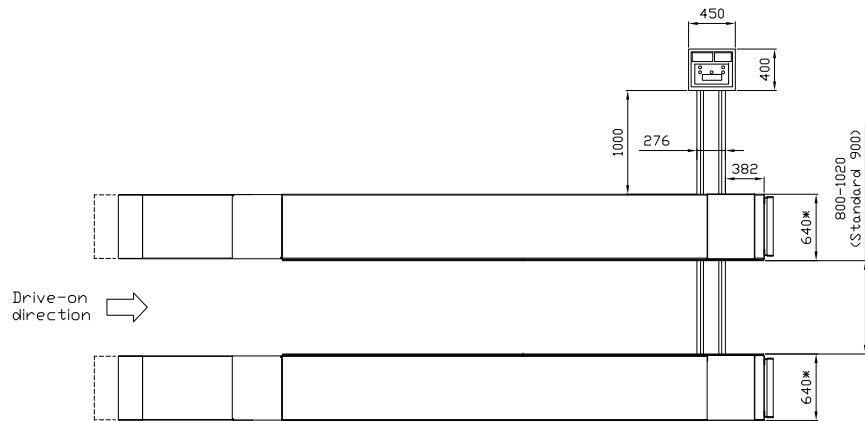

1) Floor ramp  
2) Hang ramp

\*) Guiding rails included.

Date: 151220

Sign. LJE

Scale: 1:50

No. T 1 2 3 5 6

UPLIFTING COMPANY  
**AUTOP STENHOJ**

MagiX 43-46-S