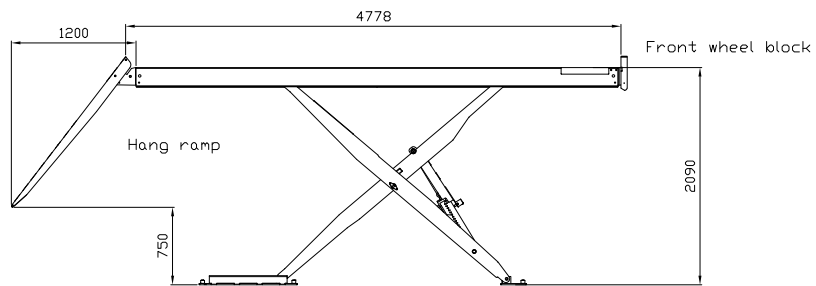

1) Floor ramp  
2) Hang ramp

\*) Guiding rails included.

Date: 151220

Sign. LJE

Scale: 1:50

No. T 1 2 3 5 6

UPLIFTING COMPANY  
**AUTOP STENHOJ**

MagiX 43-46-S