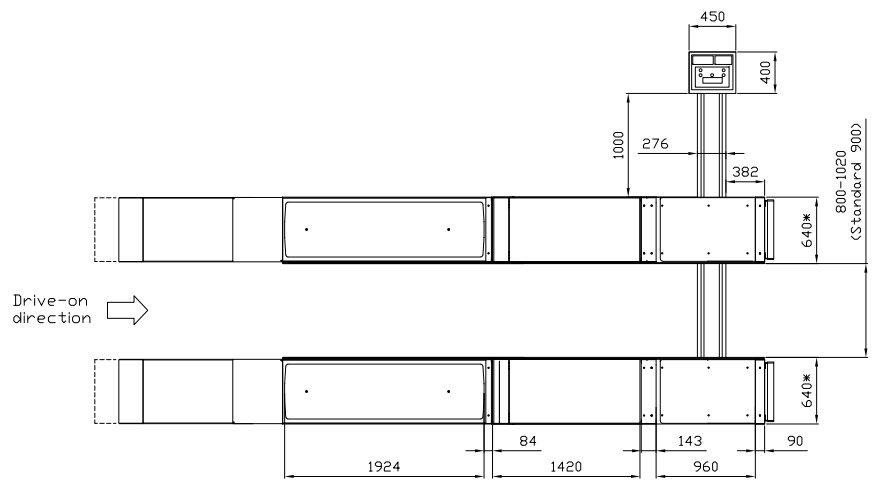

1) Floor ramp
2) Hang ramp

*) Guiding rails included.

Date: 151220	Sign. LJE	Scale: 1:50	No. T 1 2 3 5 8
UPLIFTING COMPANY AUTOP STENHOJ			MagiX 43-46-C-WL Rev. date: