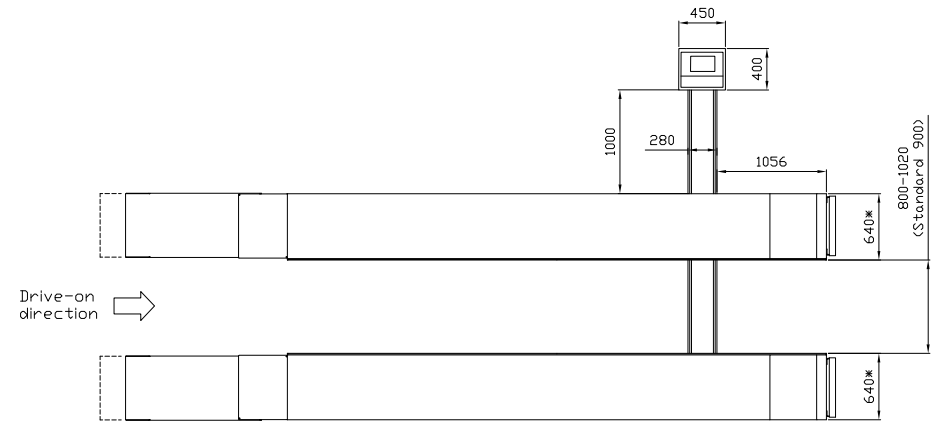

1) Floor ramp
2) Hang ramp

*) Guiding rails included.

Date: 261120

Sign. LJE

Scale: 1:50

No. T 1 2 3 5 9

UPLIFTING COMPANY
AUTOP STENHOJ

MagiX 50-52-S