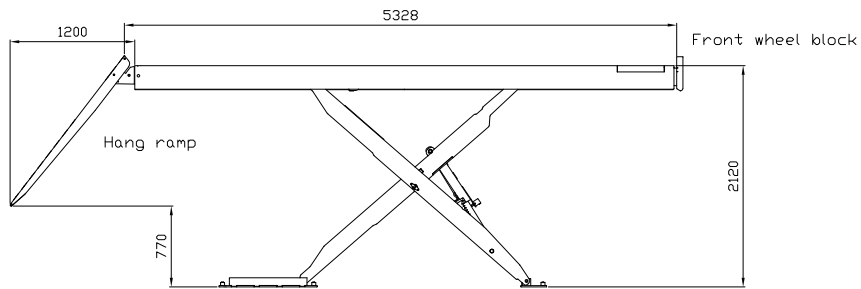

1) Floor ramp
2) Hang ramp

*) Guiding rails included.

Date: 261120

Sign. LJE

Scale: 1:50

No. T 1 2 3 5 9

UPLIFTING COMPANY
AUTOP STENHOJ

MagiX 50-52-S