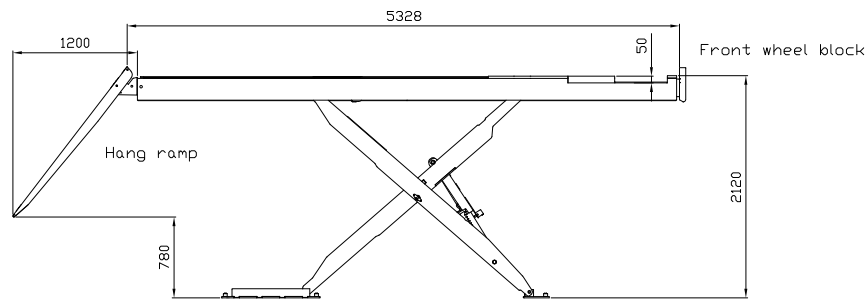

1) Floor ramp
2) Hang ramp

*) Guiding rails included.

Date: 261120

Sign. LJE

Scale: 1:50

No. T 1 2 3 6 0

UPLIFTING COMPANY
AUTOP STENHOJ

MagiX 50-52-WL