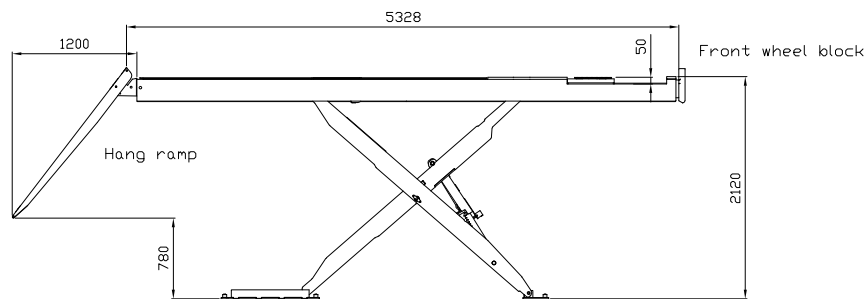

- 1) Floor ramp
- 2) Hang ramp

Date: 261120	Sign. LJE	Scale: 1:50	No. T 1 2 3 6 1
UPLIFTING COMPANY AUTOP STENHOJ			MagiX 50-52-WL-P Rev. date: