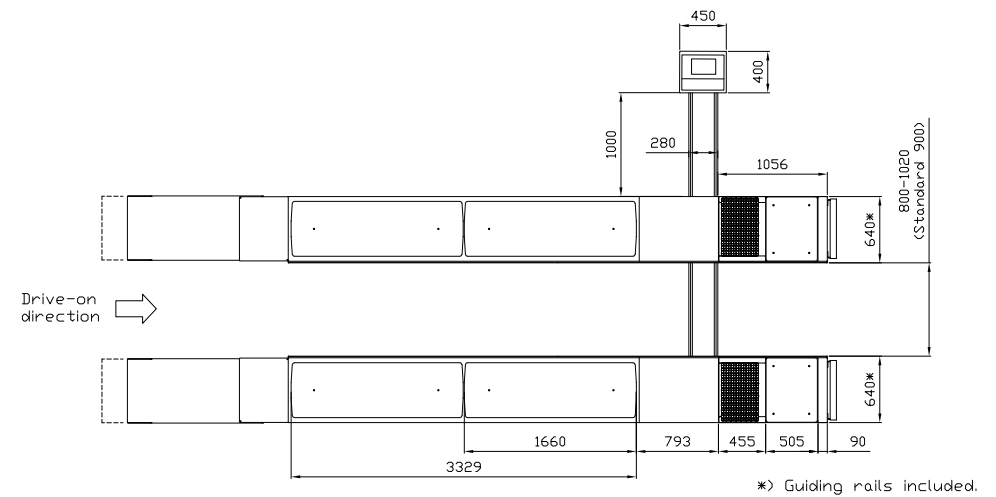

- 1) Floor ramp
- 2) Hang ramp

Date: 261120	Sign. LJE	Scale: 1:50	No. T 1 2 3 6 1
UPLIFTING COMPANY AUTOP STENHOJ			MagiX 50-52-WL-P Rev. date: