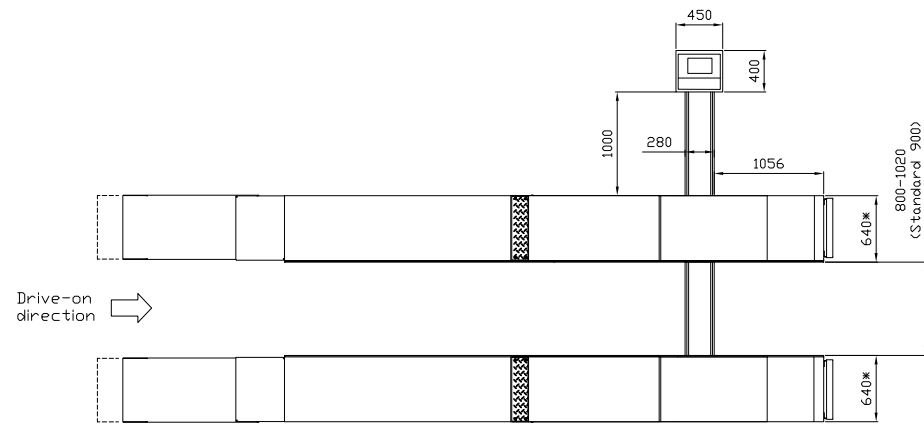

1) Floor ramp
2) Hang ramp

*) Guiding rails included.

Date: 261120

Sign. LJE

Scale: 1:50

No. T 1 2 3 6 2

UPLIFTING COMPANY
AUTOP STENHOJ

MagiX 50-52-C-S