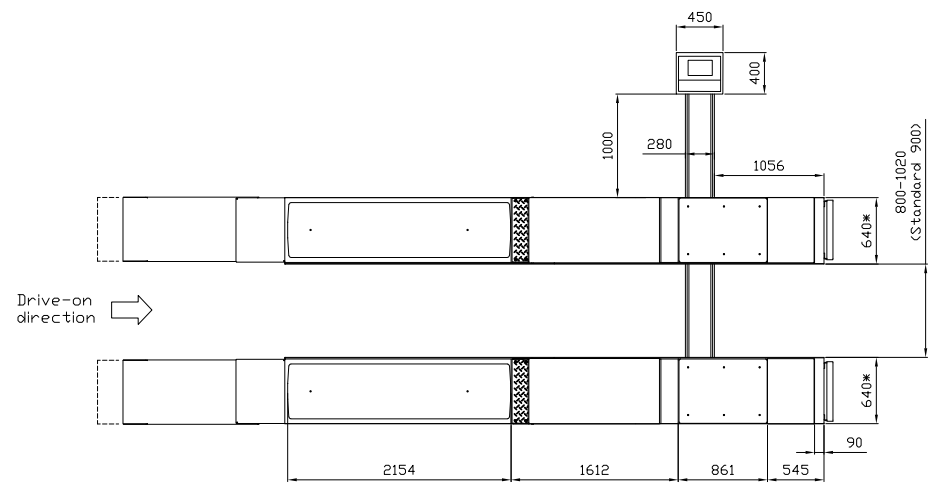

1) Floor ramp
2) Hang ramp

*) Guiding rails included.

Date: 261120	Sign. LJE	Scale: 1:50	No. T 1 2 3 6 3
UPLIFTING COMPANY AUTOP STENHOJ			MagiX 50-52-C-WL Rev. date: