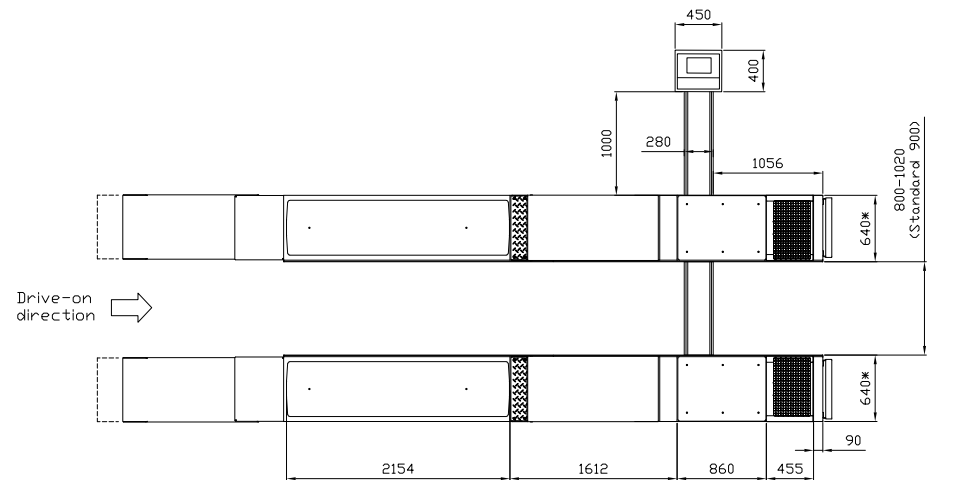

1) Floor ramp
2) Hang ramp

*) Guiding rails included.

Date: 261120	Sign. LJE	Scale: 1:50	No. T 1 2 3 6 4
UPLIFTING COMPANY AUTOP STENHOJ			MagiX 50-52-C-WL-P
			Rev. date: