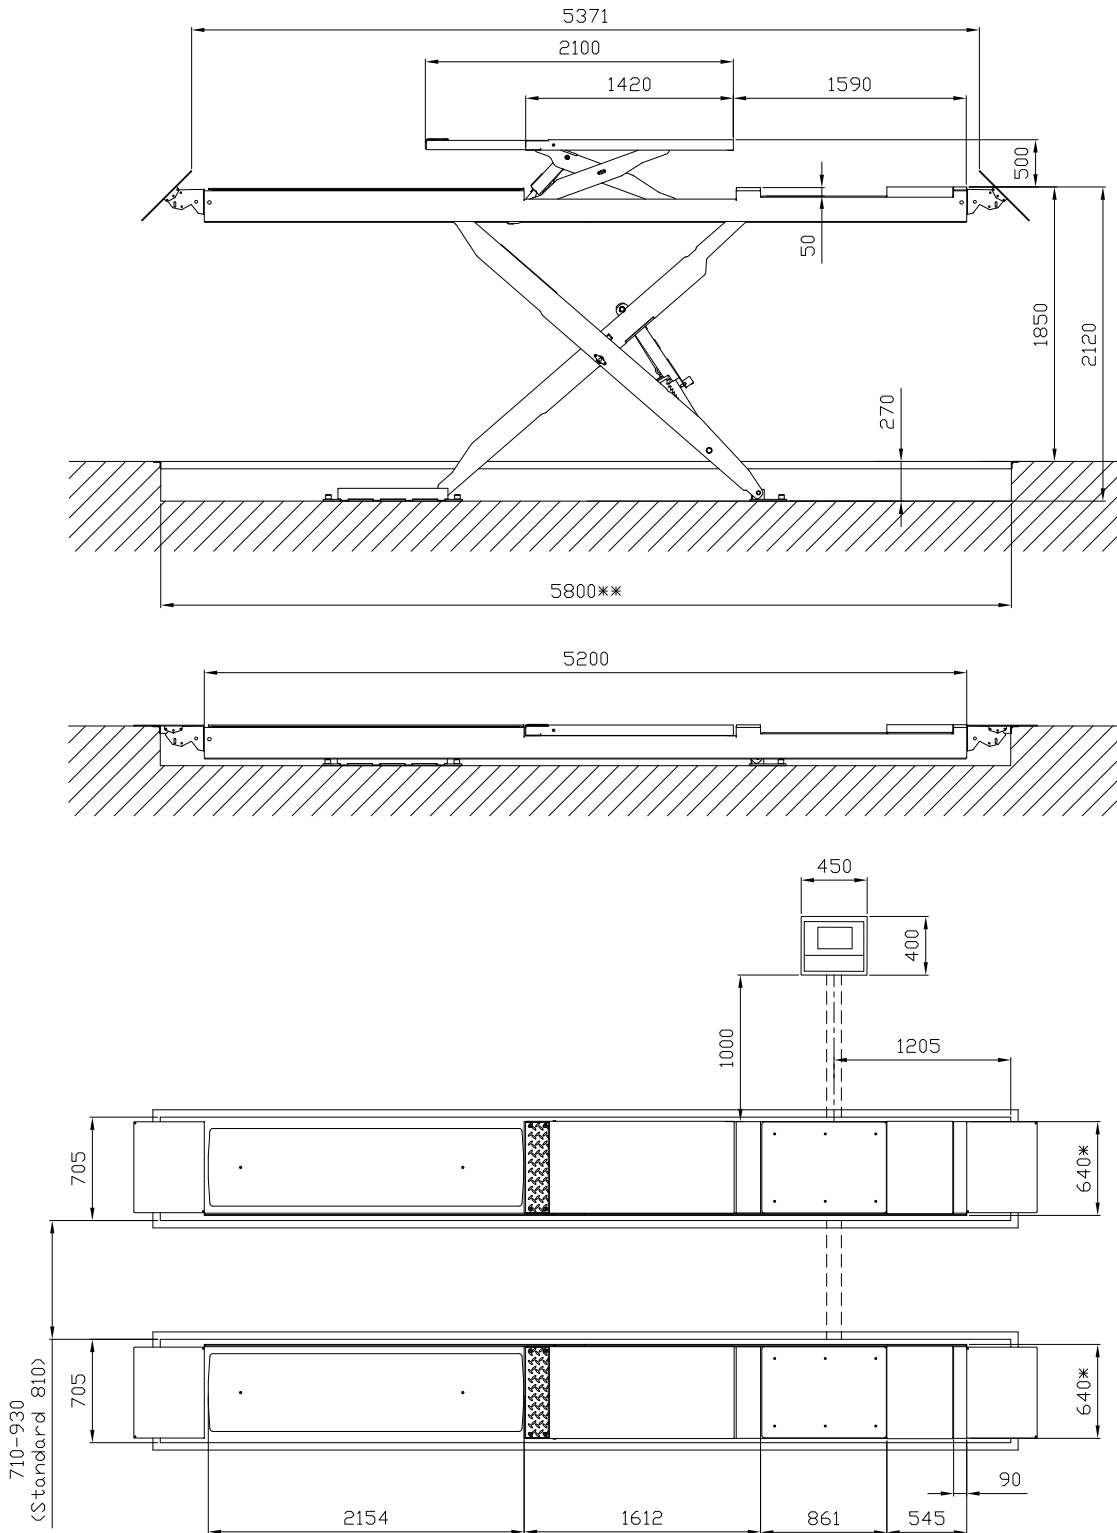

Date: 171220

Sign. LJE

Scale: 1:50

No. T1 2372

UPLIFTING COMPANY

AUTOP STENHOJ

MagiX 50-52-C-WL
recessed

Rev. date:

Note! Sketch is shown as standard version with 2 x recesses
- for further options see foundation drawing T82336

*) Guiding rails included.

**) Dimensions for recesses are identical for drive-on and drive-over versions