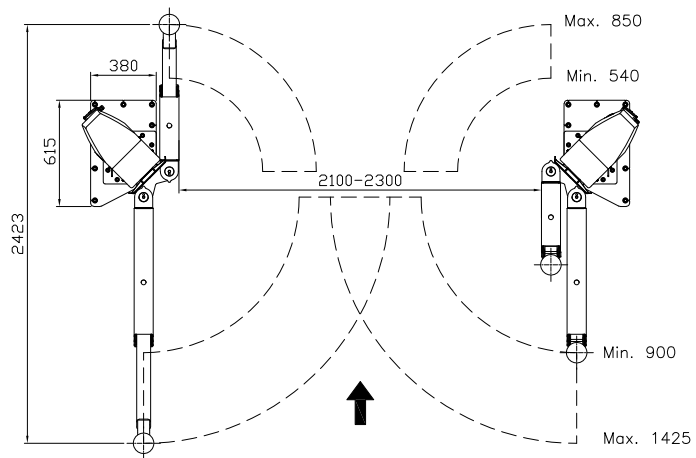

Short arm

Long arm

Date: 180522

Sign. LJE

Scale: 1:30

No. T12402

UPLIFTING COMPANY
AUTOPSTENHOJ

Maestro 2.32 NxT
F ST/ST (P)