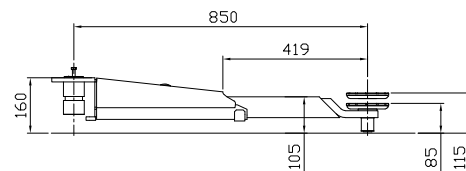

Short arm

Long arm

Date: 180522

Sign. LJE

Scale: 1:30

No. T12402

UPLIFTING COMPANY
AUTOPSTENHOJ

Maestro 2.32 NxT
F ST/ST (P)