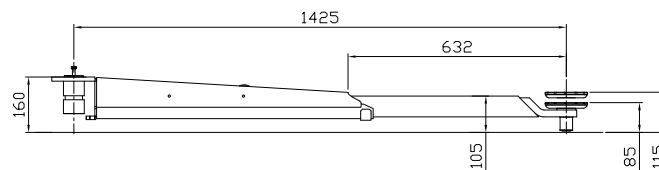

Short arm

Long arm

Date: 180522

Sign. LJE

Scale: 1:30

No. T12402

UPLIFTING COMPANY
AUTOPSTENHOJ

Maestro 2.32 NxT
F ST/ST (P)