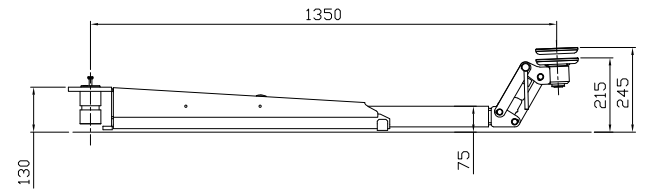

Short arm

Long arm

Date: 180522

Sign. LJE

Scale: 1:30

No. T12403

UPLIFTING COMPANY
AUTOP STENHOJ

Maestro 2.32 NxT
 CF ST/ST (P)