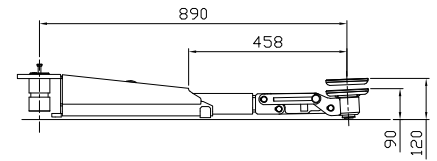

Short arm

Long arm

Date: 180522

Sign. LJE

Scale: 1:30

No. T12403

UPLIFTING COMPANY
AUTOP STENHOJ

Maestro 2.32 NxT
 CF ST/ST (P)