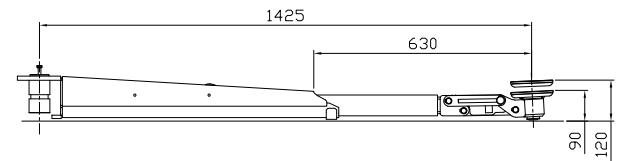

Short arm

Long arm

Date: 180522

Sign. LJE

Scale: 1:30

No. T12403

UPLIFTING COMPANY
AUTOP STENHOJ

Maestro 2.32 NxT
 CF ST/ST (P)