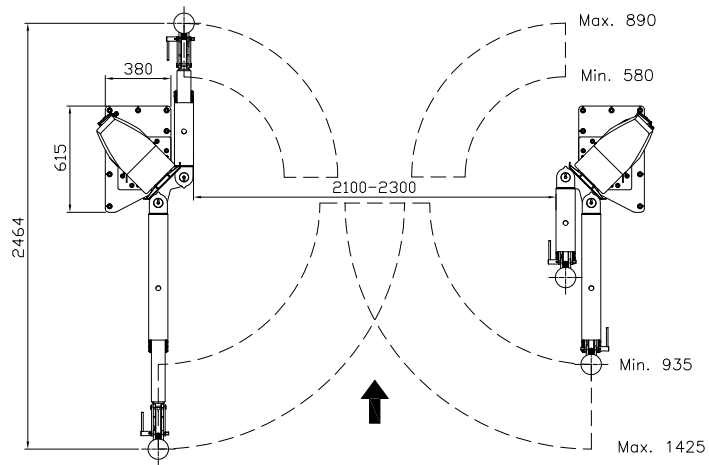

Short arm

Long arm

Date: 180522

Sign. LJE

Scale: 1:30

No. T12403

UPLIFTING COMPANY
AUTOP STENHOJ

Maestro 2.32 NxT
 CF ST/ST (P)