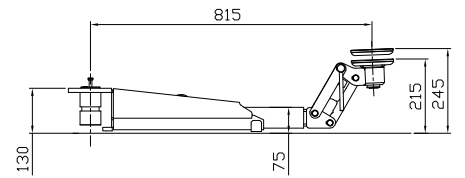

Short arm

Long arm

Date: 180522

Sign. LJE

Scale: 1:30

No. T12403

UPLIFTING COMPANY
AUTOP STENHOJ

Maestro 2.32 NxT
 CF ST/ST (P)