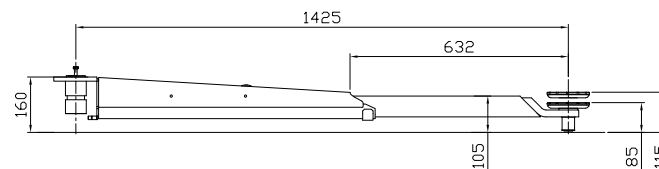

Short arm

Long arm

Date: 180522

Sign. LJE

Scale: 1:30

No. T12405

UPLIFTING COMPANY  
**AUTOPSTENHOJ**

Maestro 2.32 NxT  
F ST/ST (U)