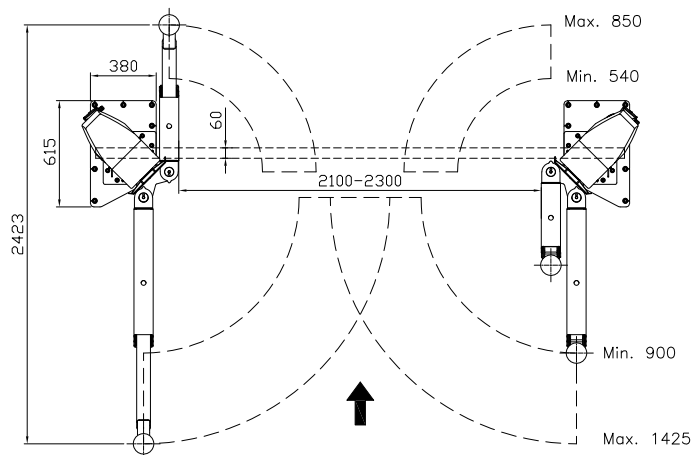

Short arm

Long arm

Date: 180522

Sign. LJE

Scale: 1:30

No. T12405

UPLIFTING COMPANY  
**AUTOPSTENHOJ**

Maestro 2.32 NxT  
F ST/ST (U)