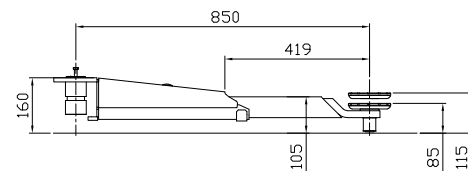

Short arm

Long arm

Date: 180522

Sign. LJE

Scale: 1:30

No. T12405

UPLIFTING COMPANY  
**AUTOPSTENHOJ**

Maestro 2.32 NxT  
F ST/ST (U)