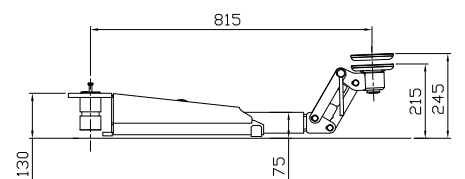

Short arm

Long arm

Date: 180522

Sign. LJE

Scale: 1:30

No. T12406

UPLIFTING COMPANY
AUTOPSTENHOJ

Maestro 2.32 NxT
 CF ST/ST (U)