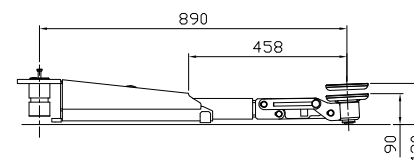

Short arm

Long arm

Date: 180522

Sign. LJE

Scale: 1:30

No. T12406

UPLIFTING COMPANY
AUTOPSTENHOJ

Maestro 2.32 NxT
 CF ST/ST (U)