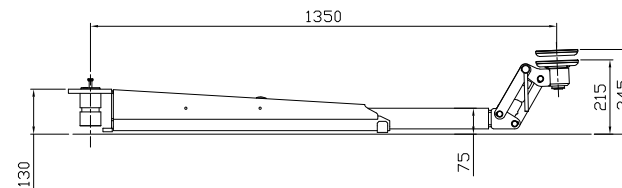

Short arm

Long arm

Date: 180522

Sign. LJE

Scale: 1:30

No. T12406

UPLIFTING COMPANY
AUTOPSTENHOJ

Maestro 2.32 NxT
 CF ST/ST (U)