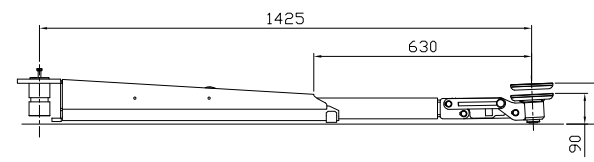

Short arm

Long arm

Date: 180522

Sign. LJE

Scale: 1:30

No. T12406

UPLIFTING COMPANY
AUTOPSTENHOJ

Maestro 2.32 NxT
 CF ST/ST (U)