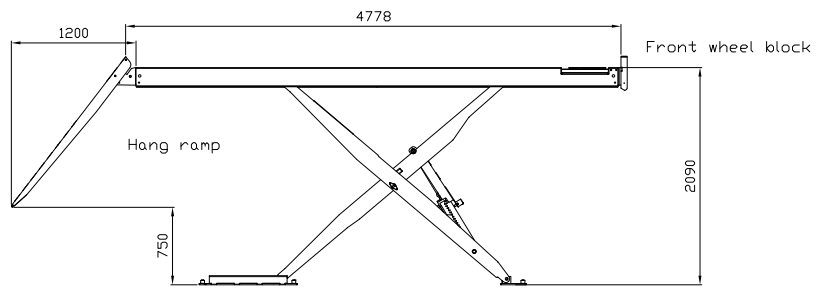

1) Floor ramp
2) Hang ramp

*) Guiding rails included.

Date: 230522

Sign. LJE

Scale: 1:50

No. T 1 2 4 3 4

UPLIFTING COMPANY
AUTOP STENHOJ

MagiX 43-46-S-P