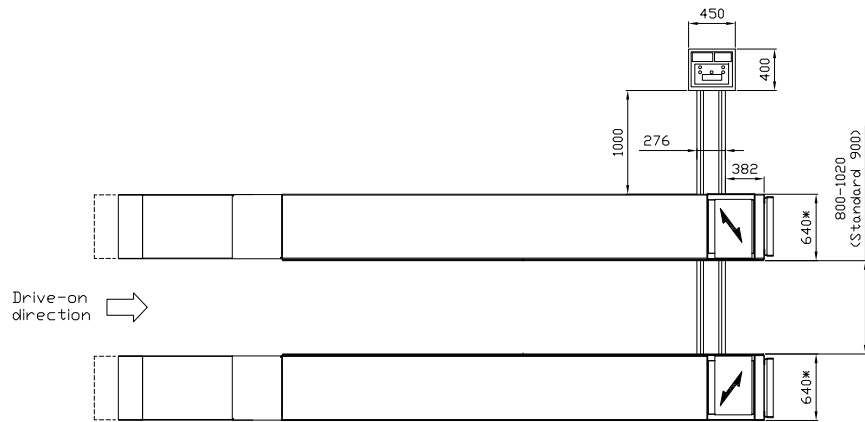

1) Floor ramp
2) Hang ramp

*) Guiding rails included.

Date: 230522

Sign. LJE

Scale: 1:50

No. T 1 2 4 3 4

UPLIFTING COMPANY
AUTOP STENHOJ

MagiX 43-46-S-P