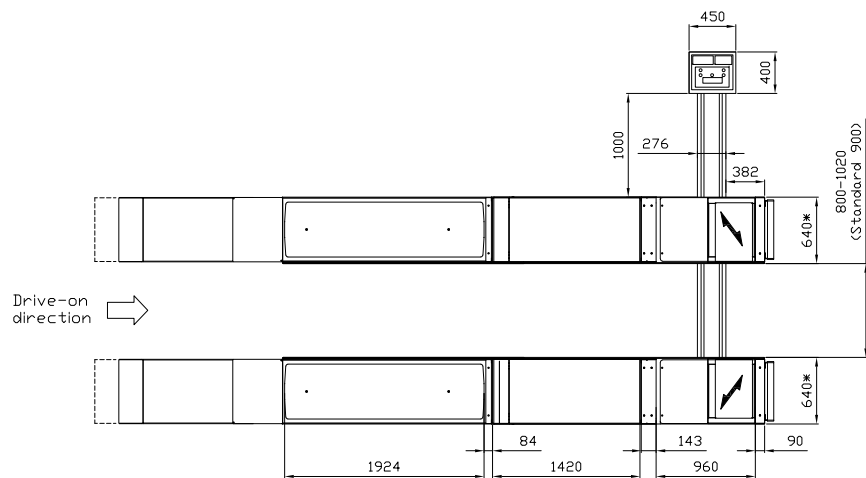

1) Floor ramp  
2) Hang ramp

\*) Guiding rails included.

Date: 230522	Sign. LJE	Scale: 1:50	No. T12436
UPLIFTING COMPANY <b>AUTOP STENHOJ</b>			MagiX 43-46-C-WL-P Rev. date: