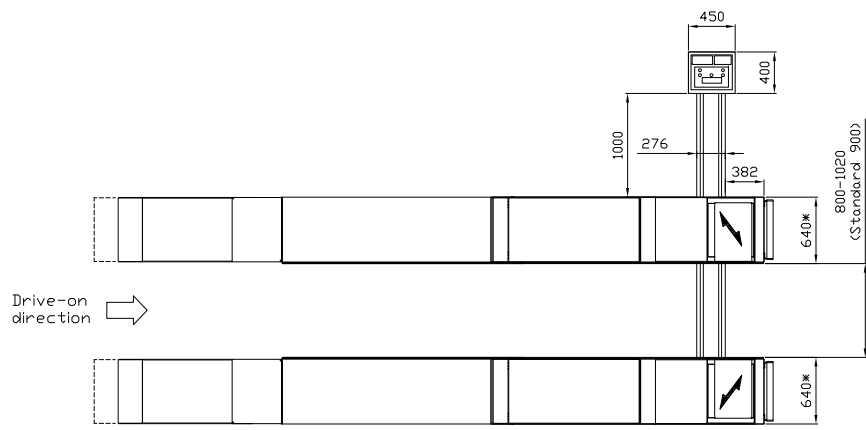

1) Floor ramp
2) Hang ramp

*) Guiding rails included.

Date: 230522	Sign. LJE	Scale: 1:50	No. T 1 2 4 3 8
UPLIFTING COMPANY AUTOP STENHOJ			MagiX 43-46-C-S-P
			Rev. date: