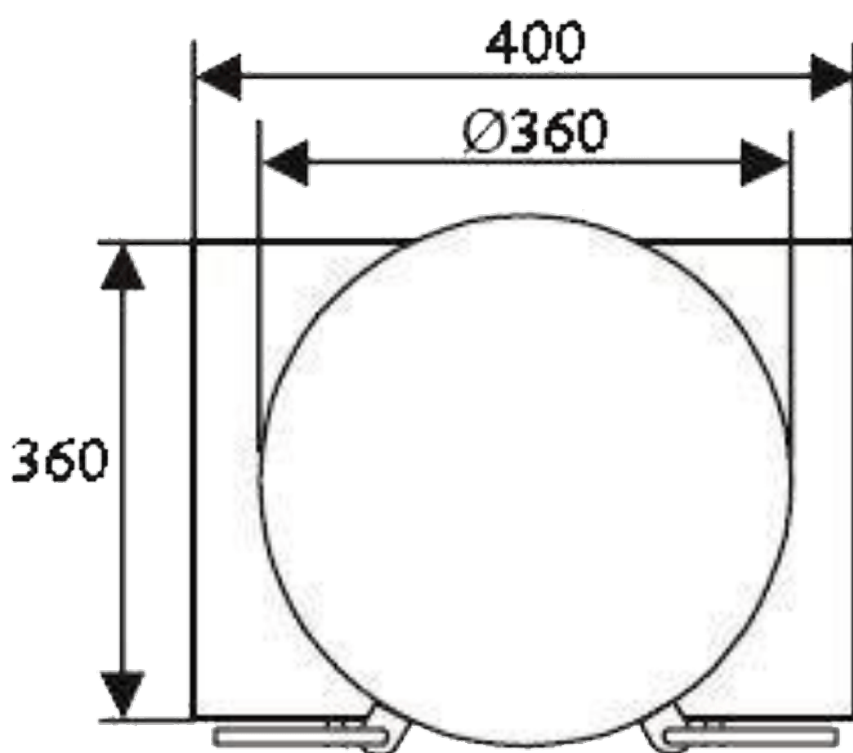

OPTIMO TURNTABLE NO. OFHGV6000

<https://stenhoj.dk/optimo-turntable-no-ofhgv6000>

HOVEDKONTOR

Barrit Langgade 188 -
190 7150 Barrit

76 82 12 22

SJÆLLAND

Solvang 40
3450 Allerød

Tif.:48 17 20 10

KONTAKT

salgdk@stenhoj.dk
www.stenhoj.dk