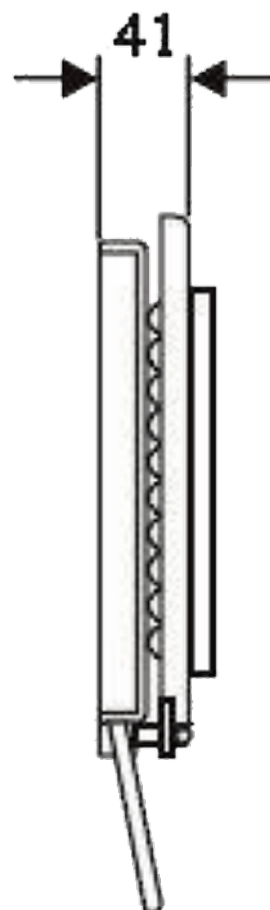

OPTIMO TURNTABLE NO. OFHGV6000

<https://stenhoj.dk/optimo-turntable-no-ofhgv6000>

HOVEDKONTOR

Barrit Langgade 188 -
190 7150 Barrit

76 82 12 22

SJÆLLAND

Solvang 40
3450 Allerød

Tif.:48 17 20 10

KONTAKT

salgdk@stenhoj.dk
www.stenhoj.dk