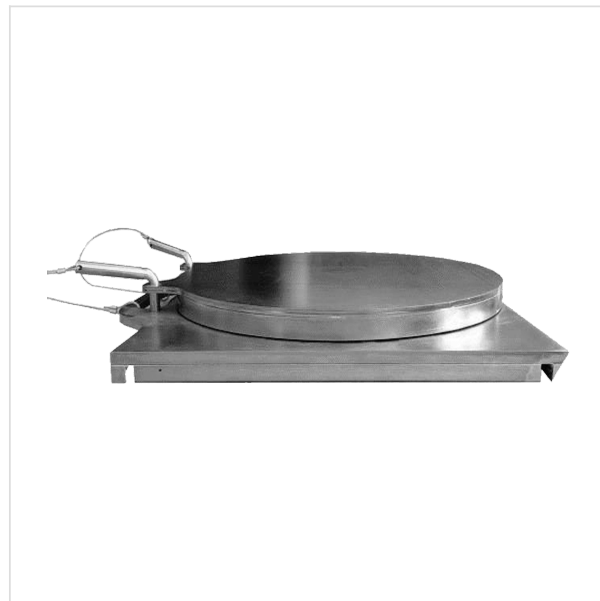

This model is for heavy duty usage and has a capacity of 10.000kg per turntable, and slides easily due to it's heavy duty nylon ball bearings. The turntable can be used both in rear and front and comes without a scale.

Compatible with:

Universal usage

Item no:

OFHGV6000

Description

Danish produced turntables from the known brand Optimo. These turntables fits perfectly with other Optimo products - such as slideplades - in height and width.

Forhøjningsplader til udsparinger

SPECIFICATIONS

Material	Stainless steel
Drive-on height	41 mm
Max load per unit	10.000 kg
Turntable diameter	Ø360
Weight	7 kg each
Country of manufacturer	Denmark
Color	Raw/metal. Custom colors is offered with MOQ 10 pcs.
Dimensions	360 x 400 x 41 mm